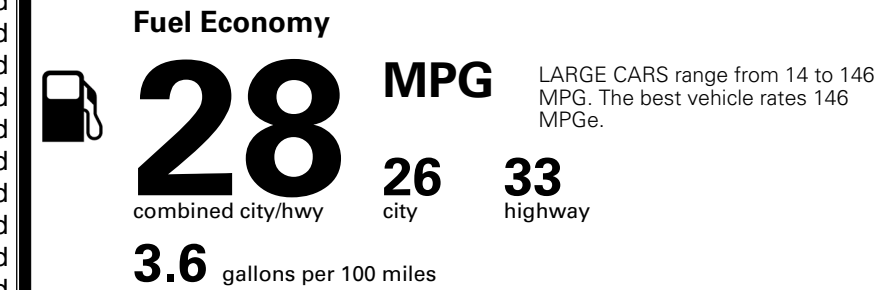

EPA DOT Fuel Economy and Environment

Gasoline Vehicle

You spend **$250** more in fuel costs over 5 years compared to the average new vehicle.

Annual fuel cost **$1,750**