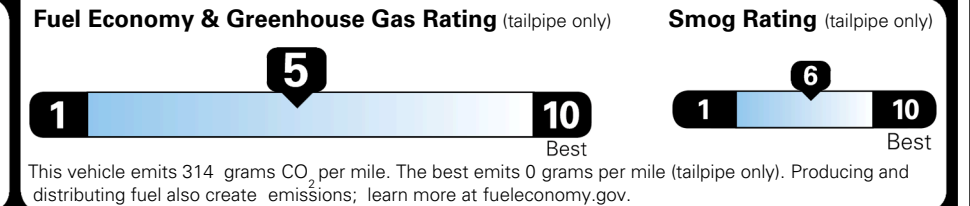

EPA DOT Fuel Economy and Environment

Gasoline Vehicle

You spend **\$250** more in fuel costs over 5 years compared to the average new vehicle.

Annual fuel cost **\$1,750**

Actual results will vary for many reasons, including driving conditions and how you drive and maintain your vehicle. The average new vehicle gets 29 MPG and costs \$8,500 to fuel over 5 years. Cost estimates are based on 15,000 miles per year at \$ 3.30 per gallon. MPGe is miles per gasoline gallon equivalent. Vehicle emissions are a significant cause of climate change and smog.