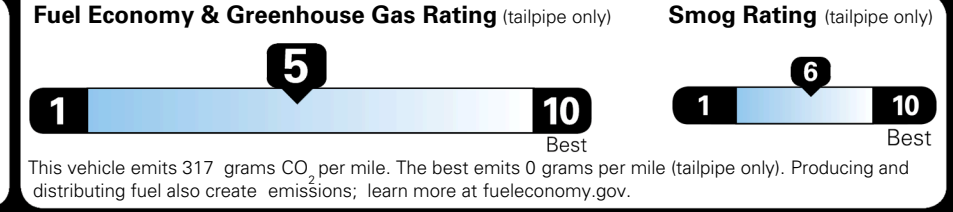

EPA DOT Fuel Economy and Environment

Gasoline Vehicle

You spend \$250 more in fuel costs over 5 years compared to the average new vehicle.

Annual fuel cost \$1,750

Actual results will vary for many reasons, including driving conditions and how you drive and maintain your vehicle. The average new vehicle gets 29 MPG and costs \$8,500 to fuel over 5 years. Cost estimates are based on 15,000 miles per year at \$ 3.30 per gallon. MPGe is miles per gasoline gallon equivalent. Vehicle emissions are a significant cause of climate change and smog.