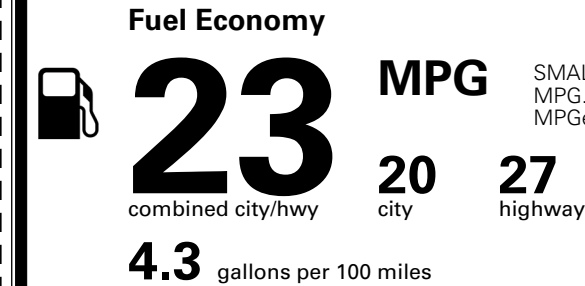

TOTAL ADDITIONAL WEIGHT: 6.6

EPA DOT Fuel Economy and Environment

Gasoline Vehicle

SMALL SUVs range from 14 to 125 MPG. The best vehicle rates 146 MPGe.

You spend
\$2,250
 more in fuel costs
 over 5 years
 compared to the
 average new vehicle.