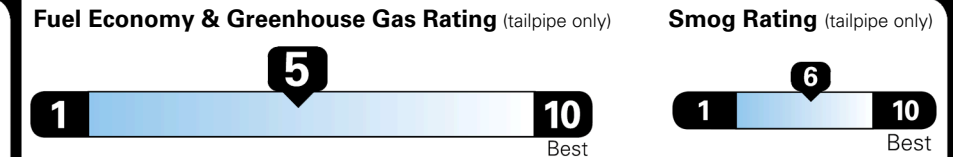

This vehicle emits 388 grams CO₂ per mile. The best emits 0 grams per mile (tailpipe only). Producing and distributing fuel also create emissions; learn more at fueleconomy.gov.

Actual results will vary for many reasons, including driving conditions and how you drive and maintain your vehicle. The average new vehicle gets 29 MPG and costs $8,500 to fuel over 5 years. Cost estimates are based on 15,000 miles per year at $ 3.30 per gallon. MPGe is miles per gasoline gallon equivalent. Vehicle emissions are a significant cause of climate change and smog.

fueleconomy.gov

Calculate personalized estimates and compare vehicles

GOVERNMENT 5-STAR SAFETY RATINGS

Overall Vehicle Score ★ ★ ★ ★ ★

Based on the combined rating of frontal, side and rollover.
Should ONLY be compared to other vehicles of similar size and weight.

Frontal	Driver	★ ★ ★ ★ ★
Crash	Passenger	★ ★ ★ ★ ★

Based on the risk of injury in a frontal impact.
Should ONLY be compared to other vehicles of similar size and weight.

Side	Front seat	★ ★ ★ ★ ★
Crash	Rear seat	★ ★ ★ ★ ★

Star ratings based on the risk of injury in a side impact.

Rollover ★ ★ ★ ★ ★

Star ratings based on the risk of rollover in a single-vehicle crash.

Star ratings range from 1 to 5 stars (★★★★★) with 5 being the highest.

Source: National Highway Traffic Safety Administration (NHTSA).

www.safercar.gov or 1-888-327-4236

Manufacturer's suggested retail price includes Manufacturer's recommended pre-delivery service. License and title fees, state and local taxes and other dealer installed options and accessories are not included in the manufacturer's suggested retail price.

PARTS CONTENT INFORMATION

FOR VEHICLES IN THIS CAR LINE U.S./CANADIAN PARTS CONTENT: 55 %

MAJOR SOURCES OF FOREIGN PARTS: KOREA: 30%

NOTE: PARTS CONTENT DOES NOT INCLUDE FINAL ASSEMBLY, DISTRIBUTION, OR OTHER NON-PARTS COSTS.

FOR THIS VEHICLE FINAL ASSEMBLY POINT: WEST POINT, GA, USA

COUNTRY OF ORIGIN

ENGINE (MOTOR): USA

TRANSMISSION: KOREA