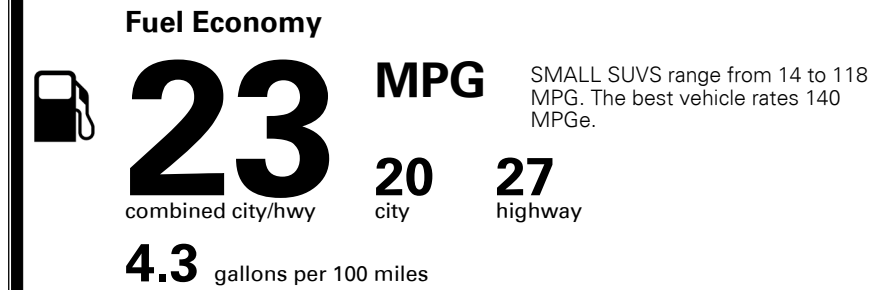

EPA DOT Fuel Economy and Environment

Gasoline Vehicle

You spend $2,000 more in fuel costs over 5 years
compared to the average new vehicle.

Annual fuel cost $2,300