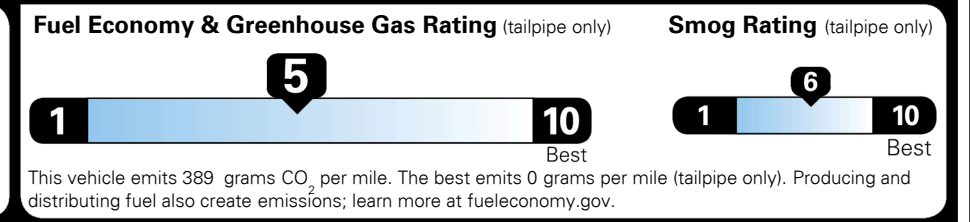

EPA DOT Fuel Economy and Environment

Gasoline Vehicle

You spend \$2,000 more in fuel costs over 5 years
 compared to the average new vehicle.

Annual fuel cost \$2,300

Actual results will vary for many reasons, including driving conditions and how you drive and maintain your vehicle. The average new vehicle gets 28 MPG and costs \$9,500 to fuel over 5 years. Cost estimates are based on 15,000 miles per year at \$ 3.50 per gallon. MPGe is miles per gasoline gallon equivalent. Vehicle emissions are a significant cause of climate change and smog.