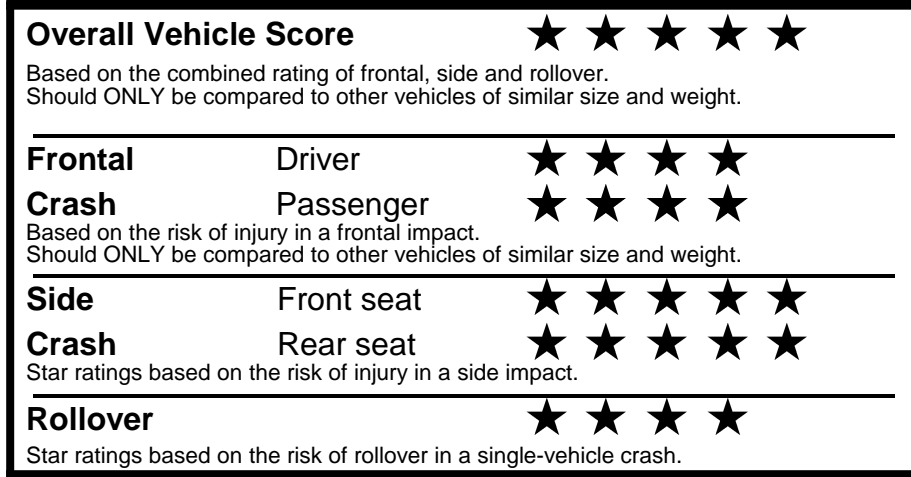

fueleconomy.gov
 Calculate personalized estimates and compare vehicles

Smartphone QR Code

GOVERNMENT 5-STAR SAFETY RATINGS

PARTS CONTENT INFORMATION

FOR VEHICLES IN THIS CAR LINE U.S./CANADIAN PARTS CONTENT: 55 %