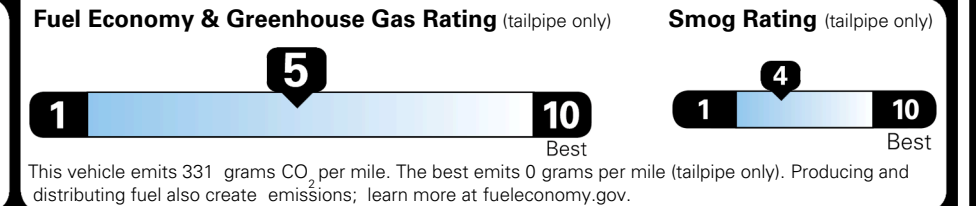

Gasoline Vehicle

You spend $750 more in fuel costs over 5 years compared to the average new vehicle.

Annual fuel cost **$1,850**

Actual results will vary for many reasons, including driving conditions and how you drive and maintain your vehicle. The average new vehicle gets 29 MPG and costs $8,500 to fuel over 5 years. Cost estimates are based on 15,000 miles per year at $ 3.30 per gallon. MPGe is miles per gasoline gallon equivalent. Vehicle emissions are a significant cause of climate change and smog.

fueleconomy.gov

Calculate personalized estimates and compare vehicles