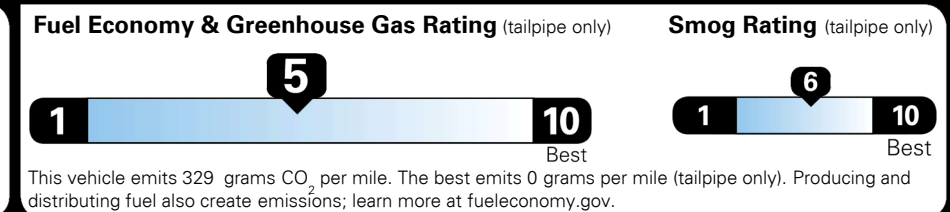

Actual results will vary for many reasons, including driving conditions and how you drive and maintain your vehicle. The average new vehicle gets 29 MPG and costs $8,500 to fuel over 5 years. Cost estimates are based on 15,000 miles per year at $ 3.30 per gallon. MPGe is miles per gasoline gallon equivalent. Vehicle emissions are a significant cause of climate change and smog.

fueleconomy.gov
Calculate personalized estimates and compare vehicles

Smartphone QR Code