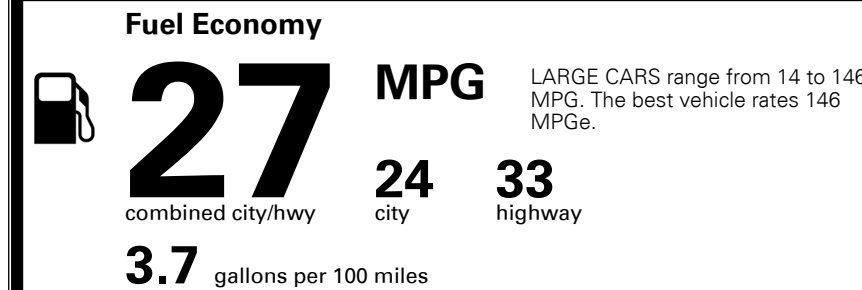

EPA DOT Fuel Economy and Environment

Gasoline Vehicle

You spend $750 more in fuel costs over 5 years compared to the average new vehicle.

Annual fuel cost $1,850