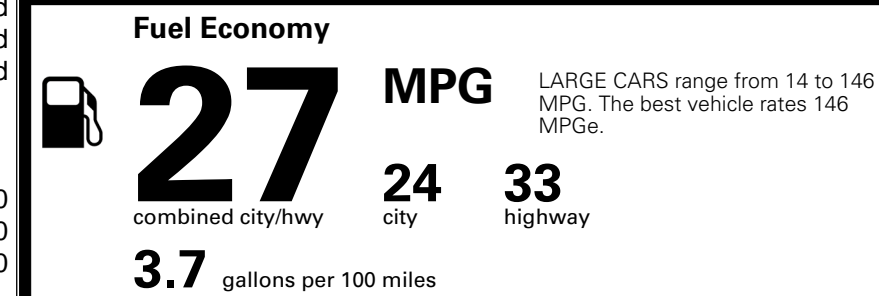

### EPA DOT Fuel Economy and Environment

Gasoline Vehicle

**You spend \$750 more in fuel costs over 5 years** compared to the average new vehicle.

**Annual fuel cost \$1,850**

Actual results will vary for many reasons, including driving conditions and how you drive and maintain your vehicle. The average new vehicle gets 29 MPG and costs \$8,500 to fuel over 5 years. Cost estimates are based on 15,000 miles per year at \$ 3.30 per gallon. MPGe is miles per gasoline gallon equivalent. Vehicle emissions are a significant cause of climate change and smog.