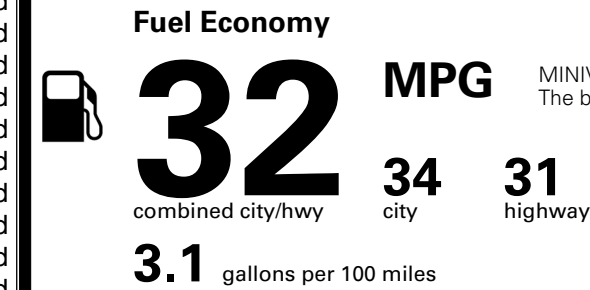

## EPA DOT Fuel Economy and Environment

Gasoline Vehicle

MINIVANS range from 20 to 83 MPG. The best vehicle rates 146 MPGe.

**You save \$750**  
 in fuel costs over 5 years compared to the average new vehicle.