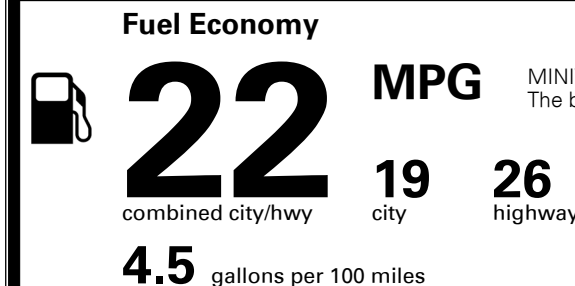

\$495.00
 \$360.00

MSRP INCLUDING OPTIONS

\$ 41,955.00

INLAND FREIGHT AND HANDLING

\$ 1,175.00

TOTAL MANUFACTURER'S SUGGESTED RETAIL PRICE ▶

\$ 43,130.00

TOTAL ADDITIONAL WEIGHT: 8.6

EPA DOT Fuel Economy and Environment

Gasoline Vehicle

MINIVAN range from 20 to 48 MPG.
 The best vehicle rates 142 MPGe.

You spend \$1,500 more in fuel costs over 5 years
 compared to the average new vehicle.