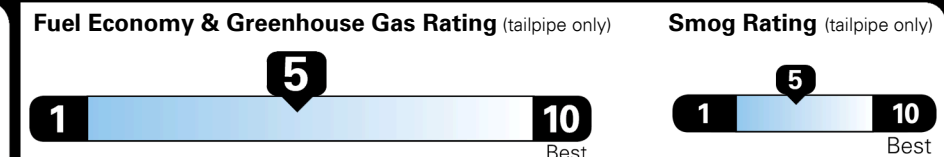

This vehicle emits 407 grams CO₂ per mile. The best emits 0 grams per mile (tailpipe only). Producing and distributing fuel also create emissions; learn more at fueleconomy.gov.

Actual results will vary for many reasons, including driving conditions and how you drive and maintain your vehicle. The average new vehicle gets 27 MPG and costs $6,500 to fuel over 5 years. Cost estimates are based on 15,000 miles per year at $ 2.35 per gallon. MPGe is miles per gasoline gallon equivalent. Vehicle emissions are a significant cause of climate change and smog.

fueleconomy.gov

Calculate personalized estimates and compare vehicles

GOVERNMENT 5-STAR SAFETY RATINGS

Overall Vehicle Score Not Rated

Based on the combined rating of frontal, side and rollover.
Should ONLY be compared to other vehicles of similar size and weight.

Frontal Driver Not Rated

Crash Passenger Not Rated

Based on the risk of injury in a frontal impact.
Should ONLY be compared to other vehicles of similar size and weight.

Side Front seat Not Rated

Crash Rear seat Not Rated

Star ratings based on the risk of injury in a side impact.

Rollover Not Rated

Star ratings based on the risk of rollover in a single-vehicle crash.

Star ratings range from 1 to 5 stars (★★★★★) with 5 being the highest.

Source: National Highway Traffic Safety Administration (NHTSA).

www.safercar.gov or 1-888-327-4236

Manufacturer's suggested retail price includes Manufacturer's recommended pre-delivery service. License and title fees, state and local taxes and other dealer installed options and accessories are not included in the manufacturer's suggested retail price.

PARTS CONTENT INFORMATION

FOR VEHICLES IN THIS CAR LINE U.S./CANADIAN PARTS CONTENT: 0 %

MAJOR SOURCES OF FOREIGN PARTS: KOREA: 95%

NOTE: PARTS CONTENT DOES NOT INCLUDE FINAL ASSEMBLY, DISTRIBUTION, OR OTHER NON-PARTS COSTS.

FOR THIS VEHICLE FINAL ASSEMBLY POINT: SOHARI, KOREA

COUNTRY OF ORIGIN

ENGINE (MOTOR): KOREA

TRANSMISSION: KOREA

*Additional terms and conditions apply.

**Kia Connect may be currently unavailable for Model Year 2022 and newer vehicles sold or purchased in Massachusetts; please see owners.kia.com for updates on availability.

NOTE: When you purchase this vehicle, Kia America, Inc. collects personal information you provide to the dealership. For information on our collection and use of personal information and your rights, please see our Privacy Policy on www.kia.com.