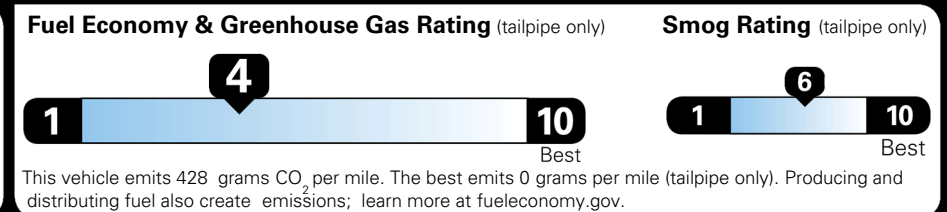

Actual results will vary for many reasons, including driving conditions and how you drive and maintain your vehicle. The average new vehicle gets 29 MPG and costs $8,500 to fuel over 5 years. Cost estimates are based on 15,000 miles per year at $ 3.30 per gallon. MPGe is miles per gasoline gallon equivalent. Vehicle emissions are a significant cause of climate change and smog.

fueleconomy.gov
Calculate personalized estimates and compare vehicles

Smartphone QR Code

GOVERNMENT 5-STAR SAFETY RATINGS

Overall Vehicle Score	Not Rated
Based on the combined rating of frontal, side and rollover. Should ONLY be compared to other vehicles of similar size and weight.	
Frontal	Driver ★ ★ ★ ★ ★
Crash	Passenger ★ ★ ★ ★
Based on the risk of injury in a frontal impact. Should ONLY be compared to other vehicles of similar size and weight.	
Side	Front seat Not Rated
Crash	Rear seat Not Rated
Star ratings based on the risk of injury in a side impact.	
Rollover	★ ★ ★ ★
Star ratings based on the risk of rollover in a single-vehicle crash.	

Star ratings range from 1 to 5 stars (★★★★★) with 5 being the highest. Source: National Highway Traffic Safety Administration (NHTSA). www.safercar.gov or 1-888-327-4236

Manufacturer's suggested retail price includes Manufacturer's recommended pre-delivery service. License and title fees, state and local taxes and other dealer installed options and accessories are not included in the manufacturer's suggested retail price.

PARTS CONTENT INFORMATION

FOR VEHICLES IN THIS CAR LINE U.S./CANADIAN PARTS CONTENT: 2 %

MAJOR SOURCES OF FOREIGN PARTS: KOREA: 95%

NOTE: PARTS CONTENT DOES NOT INCLUDE FINAL ASSEMBLY, DISTRIBUTION, OR OTHER NON-PARTS COSTS.

FOR THIS VEHICLE FINAL ASSEMBLY POINT: GWANGMYEONG, KOREA

COUNTRY OF ORIGIN ENGINE (MOTOR): KOREA

TRANSMISSION: KOREA