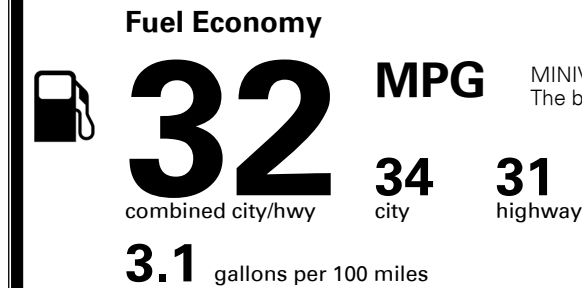

\$495.00
 Included

\$315.00

MSRP INCLUDING OPTIONS

\$ 53,900.00

INLAND FREIGHT AND HANDLING

\$ 1,495.00

TOTAL MANUFACTURER'S SUGGESTED RETAIL PRICE ▶

\$ 55,395.00

TOTAL ADDITIONAL WEIGHT: 10.1

EPA DOT Fuel Economy and Environment

Gasoline Vehicle

MINIVANS range from 20 to 83 MPG. The best vehicle rates 146 MPGe.

You save \$750
 in fuel costs over 5 years compared to the average new vehicle.