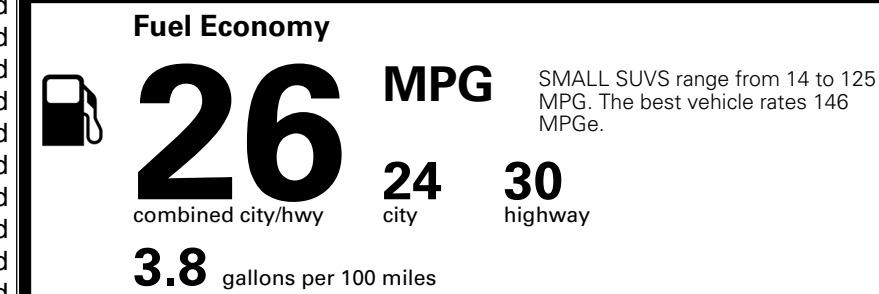

EPA DOT Fuel Economy and Environment

Gasoline Vehicle

You spend $1,000 more in fuel costs over 5 years compared to the average new vehicle.

Annual fuel cost $1,900